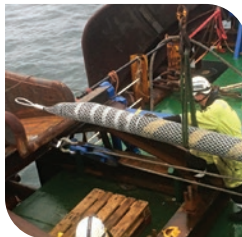

CABLE PULLING SOCKS
FOR ARRAY, EXPORT,
UMBILICAL AND
SUBSEA CABLE
INSTALLATIONS

CABLE PULLING SOCKS FOR ARRAY, EXPORT, UMBILICAL AND SUBSEA CABLE INSTALLATIONS

These speciality cable socks are extremely heavy duty and suitable for large underwater pulls, plus other applications in the oil and gas industries.

Galvanised steel construction for heavy duty large diameter pulls. Applications include underwater cable installation. Available in single eye, double eye lace closing and double eye. Sizes range from 90 mm (3.5 in) to 285 mm (11.22 in).