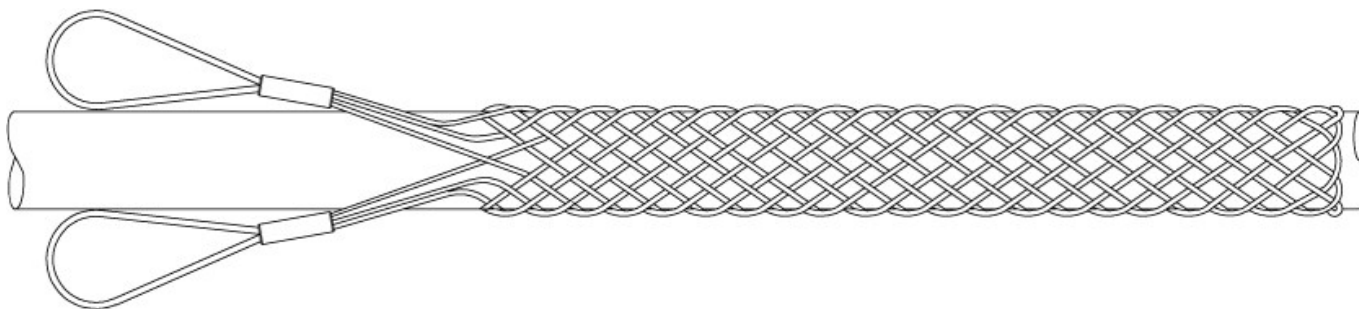

LU TYPE - LACE UP CABLE SOCKS

KEY FEATURES

- ✓ Available in galvanised steel or stainless steel
- ✓ Suitable for underground installations
- ✓ Suitable for restricted cable access

Ideal for pulling light to medium loads; the L-type is fitted to the cable being pulled by stitching it together, like a football. Mainly used where a 'typical' cable sock can't be fitted over a connector at the end of a cable. For use in pulling when the end is not accessible. The L Type is wrapped around the cable, then closed with the wire lace provided. See 'Grip Installation Instructions' under 'Resources' tab.

GET IN TOUCH

- +61 3 8840 6556
- sales@slingcoaustralia.com.au

LU TYPE - LACE UP CABLE SOCKS

Lace Up Standard Sock - Galvanised

Slingco Part No.	Range (mm)	Range (in)	Lattice Weave	Lattice Length (mm)	Lattice Length (in)	Overall Length (mm)	Overall Length (in)	Approx. Break Load (kg)	Approx. Break Load (lb)
ZCS1157	6 - 13	0.25 - 0.50	Single	230	8	305	17	760	1,680
ZCS0872	13 - 19	0.50 - 0.75	Single	355	17	430	22	1,015	2,240
ZCS0871	19 - 25	0.75 - 1.00	Single	405	14.5	510	19	2,540	5,600
ZCS0328	25 - 38	1.00 - 1.50	Single	455	15	610	22	2,722	6,000
ZCS0329	38 - 50	1.50 - 2.00	Double	535	27	735	36	5,080	11,200
ZCS0330	50 - 63	2.00 - 2.50	Double	610	26	865	36	5,080	11,200
ZCS0331	63 - 89	2.50 - 3.50	Double	685	22	990	31	6,095	13,440
ZCS0853	89 - 115	3.50 - 4.50	Double	685	27	990	39	7,110	15,680
ZCS1109	115 - 140	4.50 - 5.50	Double	685	27	990	39	7,110	15,680
ZCS4463	120 - 150	4.72 - 5.90	Triple	1,500	59	2,600	102	14,700	32,928
ZCS3584	135 - 160	5.31 - 6.30	Double	1,000	39	1,600	63	17,000	38,080
ZCS3585	161 - 190	6.33 - 7.48	Double	1,500	59	2,100	83	17,000	38,080
ZCS3586	191 - 220	7.51 - 8.66	Double	1,500	59	2,100	83	17,000	38,080
ZCS3587	200 - 250	8.70 - 9.84	Double	2,280	59	2,732	83	32,000	38,080
ZCS3588	221 - 250	9.88 - 11.81	Double	1,500	79	2,100	106	17,000	38,080
	251 - 300			2,000		2,700		17,000	