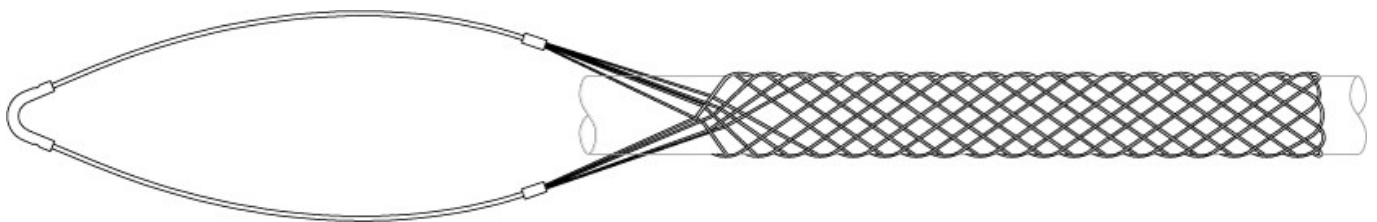

# HEAVY DUTY SUPPORT SOCKS – SINGLE EYE

## KEY FEATURES

- ✓ Made from stainless steel wire
- ✓ Designed for heavier cables
- ✓ Can support multiple cables in a bundle

Heavy Duty support socks made from stainless steel are perfect for supporting heavier cable, conduit or any other cylindrical object. Often used by Utilities and Contractors to support cables transitioning from overhead to underground. One may support multiple cables in one sock. The overall diameter of the cable bundle should fit within the listed range.

Slingco Part No.	Range (mm)	Range (in)	Approx. Break Load (kg)	Approx. Break Load (lb)
ZCS7065	13 - 16	0.50 - 0.63	621	1,370
ZCS7066	16 - 19	0.63 - 0.75	944	2,060
ZCS7067	19 - 25	0.75 - 1.00	944	2,060
ZCS7068	25 - 32	1.00 - 1.25	1,216	2,678
ZCS7069	32 - 38	1.25 - 1.50	2,037	4,490
ZCS7070	38 - 44	1.50 - 1.75	2,037	4,490
ZCS7071	44 - 51	1.75 - 2.00	2,269	5,000
ZCS7072	51 - 63	2.00 - 2.50	4,056	8,940
ZCS7073	63 - 76	2.50 - 3.00	4,056	8,940
ZCS7074	76 - 87	3.00 - 3.50	4,649	10,250
ZCS7075	87 - 102	3.50 - 4.00	6,089	13,420